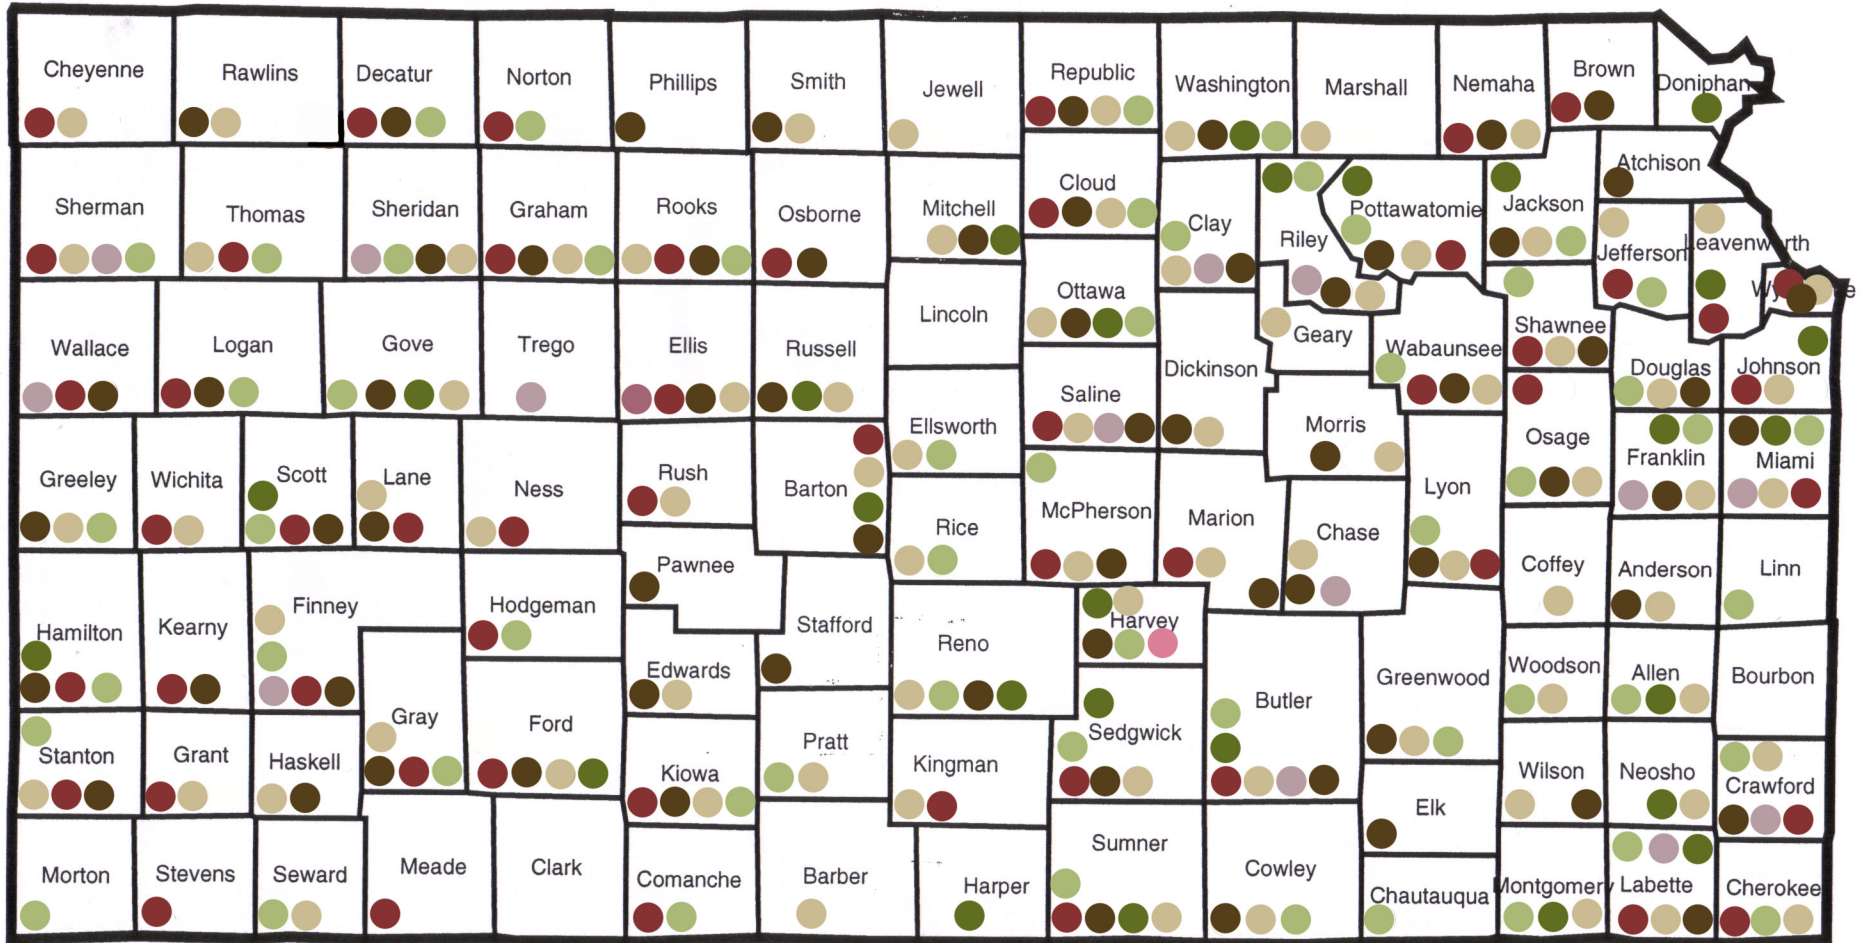

2013 Activities Map

Teacher of the Year

Summer Course

Ag Advocates

Agri-Tag

Post Card Art

Educator Guides

Be Ag-Wise